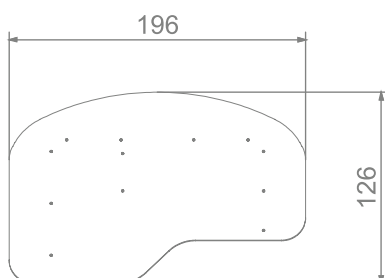

INFORMATION ABOUT THE PRODUCT

Dimensions	196 x 126 cm
Overall height	235 cm
Availability of spare parts	YES

6083

SCALE 1:50

MATERIALS:

<p>PLATES OF THE WALLS AND PLATFORMS MADE OF COLOURFUL 13 MM HPL</p>	<p>PLATES OF THE WALLS MADE OF COLOURFUL TRIPLE LAYERED 15 MM HDPE POLYETHYLENE, IN THE HIGHEST QUALITY</p>	<p>SOLID CONSTRUCTION MADE OF BLACKSTEEL S235JR. CLEANED IN THE SANDBLASTING PROCESS</p>	<p>CONNECTING ELEMENTS LIKE SCREWS, NUTS, WASHERS MADE OF STAINLESS STEEL</p>
			