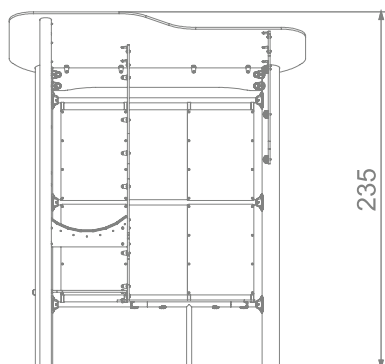

INFORMATION ABOUT THE PRODUCT

Dimensions	196 x 126 cm
Overall height	235 cm
Availability of spare parts	YES

6083

SCALE 1:50

MATERIALS:

<p>PLATES OF THE WALLS AND PLATFORMS MADE OF COLOURFUL 13 MM HPL</p>	<p>PLATES OF THE WALLS MADE OF COLOURFUL TRIPLE LAYERED 15 MM HDPE POLYETHYLENE, IN THE HIGHEST QUALITY</p>	<p>SOLID CONSTRUCTION MADE OF BLACKSTEEL S235JR. CLEANED IN THE SANDBLASTING PROCESS</p>	<p>CONNECTING ELEMENTS LIKE SCREWS, NUTS, WASHERS MADE OF STAINLESS STEEL</p>
			